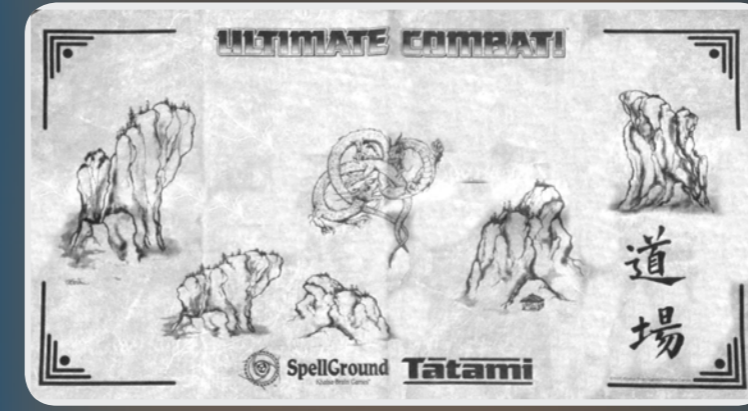

Ultimate Combat Tatami / 26" x 14" / 1995
Artist Jeff Brain