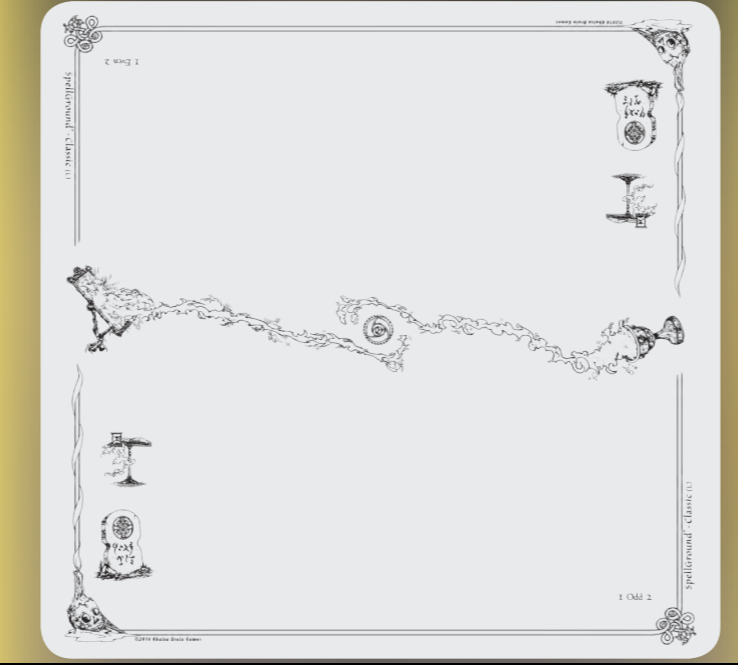

Classic(L) / 26" x 26" / 2015
Left handed version, Graveyard & Library on Left