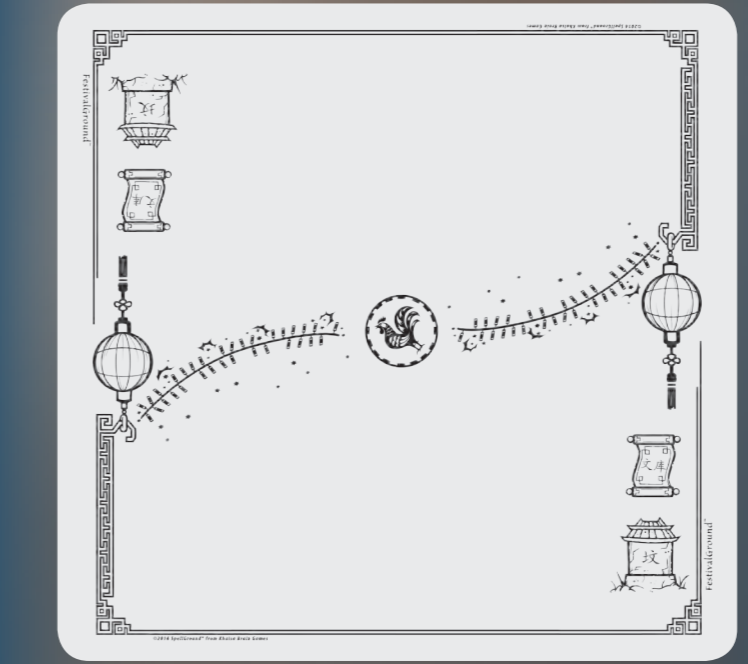

FestivalGround: Year of Rooster / 26" x 26" / 2017
Artist Chris Kuhlmann