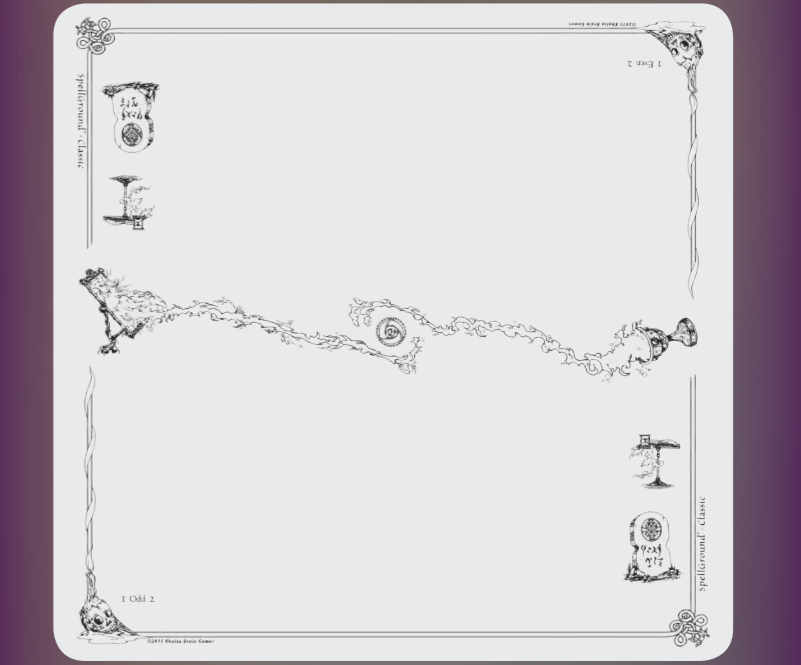

Classic (for Tri-tone) / 26" x 26" / 2015
Border altered to accommodate 3 inks