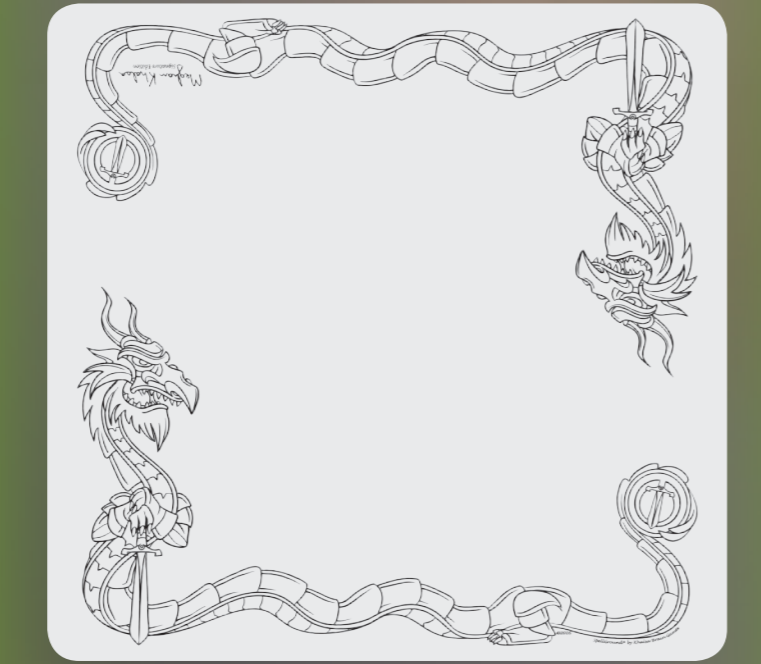

WinterWonderGround / 26" x 26" / 2016
Artist Chris Kuhlmann